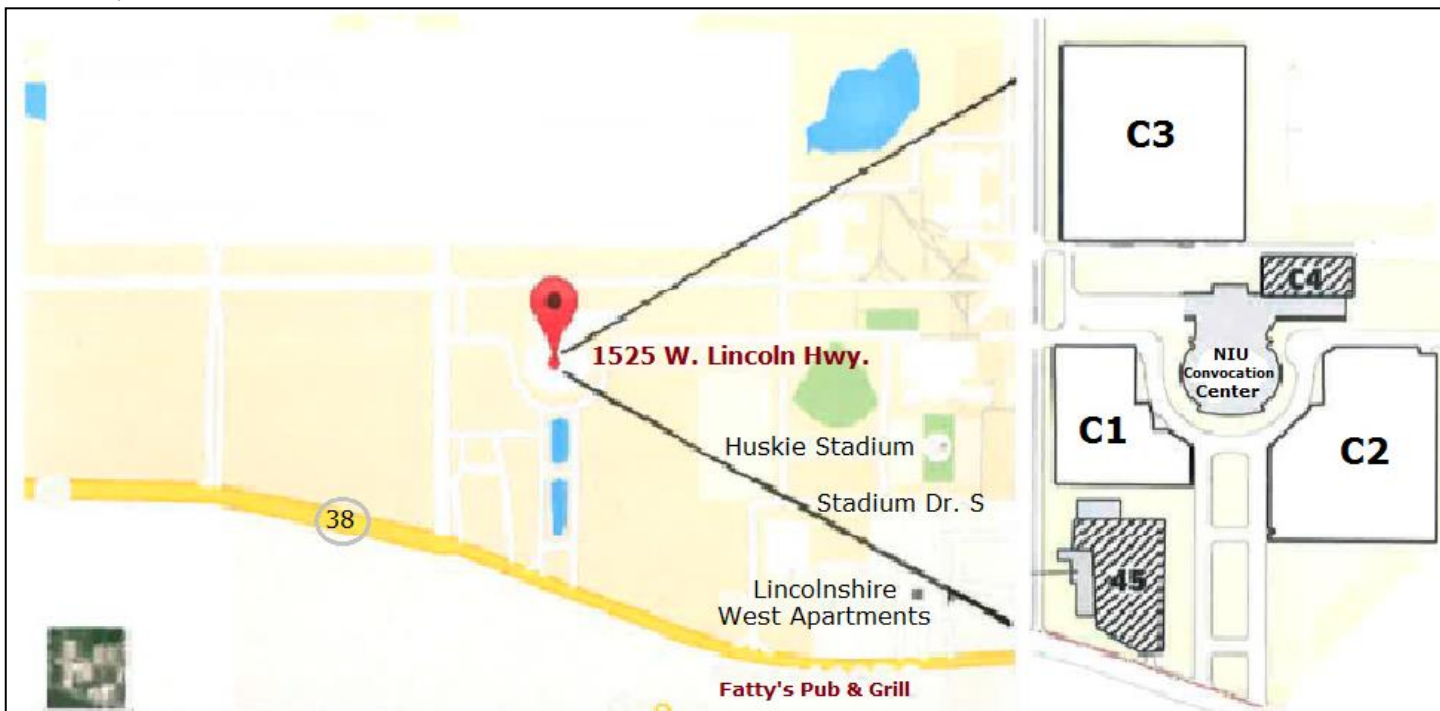

NIU Convocation Center – Instrucciones y estacionamiento
1525 West Lincoln Highway
DeKalb, IL. 60115-2854

From the West

From I-88: Exit onto Peace Road. Peace Road North to Fairview Drive. Turn LEFT at Fairview Drive to Annie Gliddon Road. Turn RIGHT at Annie Gliddon Road to IL Route 38-Lincoln Highway. Turn LEFT on IL Route 38-Lincoln Highway to the Convocation Center entrance.

Del Oeste

De I-88: Salida en Peace Road. Peace Road al norte de Fairview Drive. Gire a la IZQUIERDA en Fairview Drive hacia Annie Gliddon Road. Gire a la DERECHA en Annie Gliddon Road hacia IL Route 38-Lincoln Highway. Gire a la IZQUIERDA en IL Route 38-Lincoln Highway hasta la entrada del Convocation Center.

From the East

From I-88: Exit onto Peace Road. Peace Road North to Fairview Drive. Turn LEFT at Fairview Drive to Annie Gliddon Road. Turn RIGHT at Annie Gliddon Road to IL Route 38-Lincoln Highway. Turn LEFT on IL Route 38-Lincoln Highway to the Convocation Center entrance.

From I-90: Exit onto Rt. 47 South. Take IL Route 38 West approximately 20 miles to the Convocation Center entrance.

Del Este

De I-88: Salida en Peace Road. Peace Road al norte de Fairview Drive. Gire a la IZQUIERDA en Fairview Drive hacia Annie Gliddon Road. Gire a la DERECHA en Annie Gliddon Road hacia IL Route 38-Lincoln Highway. Gire a la IZQUIERDA en IL Route 38-Lincoln Highway hasta la entrada del Convocation Center.